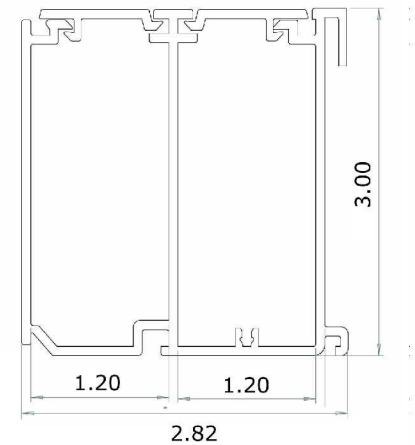

Mono-Systems, Inc.

AdvanceWay™

SCALE: NONE

PART # AW33SC-* SEAM CLIP/ T FITTING

(ADD "-A" SUFFIX TO SPECIFY ALMOND) (ADD "-W" SUFFIX TO SPECIFY WHITE)

Assembly Instructions

- 1) As a seam clip, the AW33SC-* is positioned and snapped between the two adjoining Sections of AW33B10-* (only when the AW33DP-* is not installed).
- 2) As a T-fitting, the AW33SC-* is positioned and snapped between two perpendicular runs of AW33B10-* (only when the AW33DP-* is not installed).