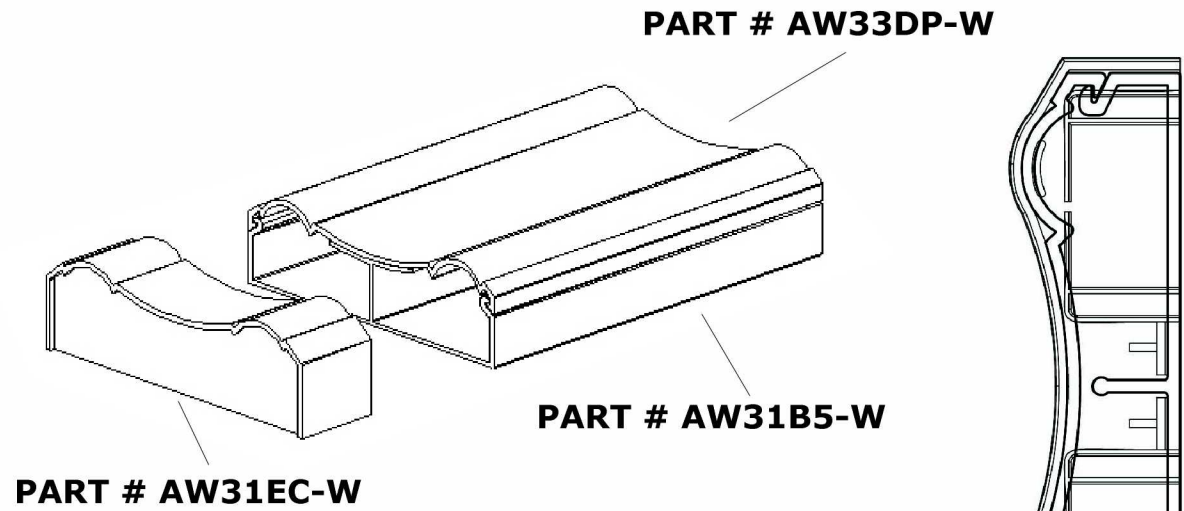

PART # AW31EC-W

Assembly Instructions

- 1) Slide end cap onto the AW31B-W.
- 2) End cap has knock outs to Mono Systems single compartment PVC raceway series.

Material : ABS