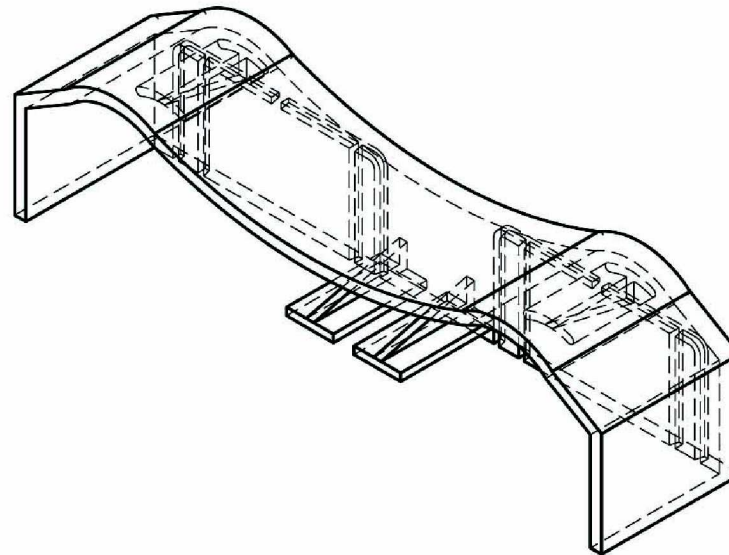

PART # AW31EC-W

Assembly Instructions

- 1) Slide end cap onto the AW31B-W.
- 2) End cap has knock outs to Mono Systems single compartment PVC raceway series.

Material : ABS